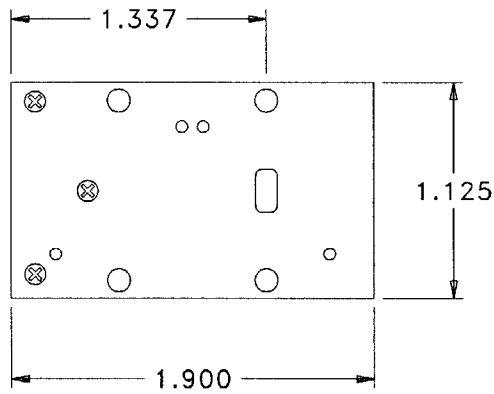

WAVEGUIDES WR-22

PACIFIC MILLIMETER PRODUCTS

OUTLINE DRAWING
COUPLER/MIXER

ALL DIMENSIONS IN INCHES

MODEL CQM