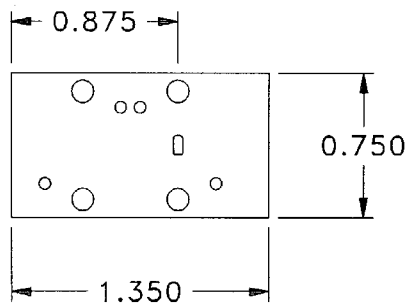

LO/IF CONNECTOR
SMA FEMALE

WAVEGUIDES WR-10

PACIFIC MILLIMETER PRODUCTS

OUTLINE DRAWING
COUPLER/MIXER

MODEL CWM

ALL DIMENSIONS IN INCHES