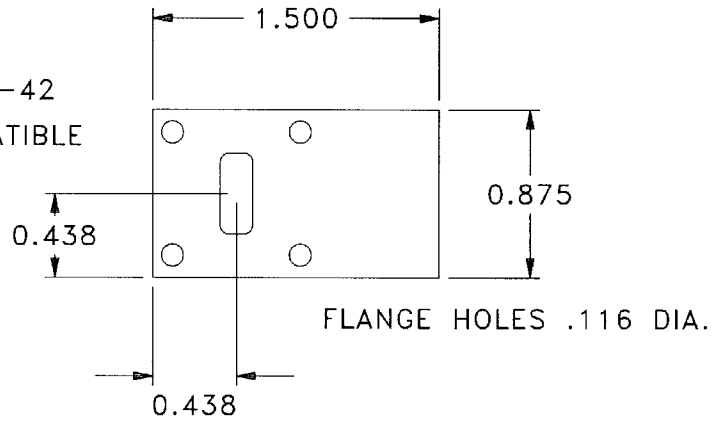

WAVEGUIDE WR-42
UG-595 COMPATIBLE

PACIFIC MILLIMETER PRODUCTS

OUTLINE DRAWING

HARMONIC MIXER

MODEL KM

ALL DIMENSIONS IN INCHES