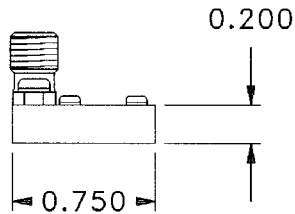

CONNECTOR  
SMA FEMALE

WAVEGUIDE WR-4  
UG 387/U (MOD)  
COMPATIBLE

FLANGE HOLES TAPPED 4-40 UNC  
TWO PLACES

PACIFIC MILLIMETER PRODUCTS

OUTLINE DRAWING

DETECTOR

MODEL YD

ALL DIMENSIONS IN INCHES