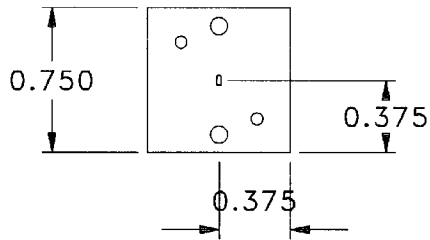

CONNECTOR  
SMA FEMALE

WAVEGUIDE WR-4  
UG 387/U (MOD)  
COMPATIBLE

FLANGE HOLES TAPPED 4-40 UNC  
TWO PLACES

PACIFIC MILLIMETER PRODUCTS

OUTLINE DRAWING

DETECTOR

MODEL YD

ALL DIMENSIONS IN INCHES